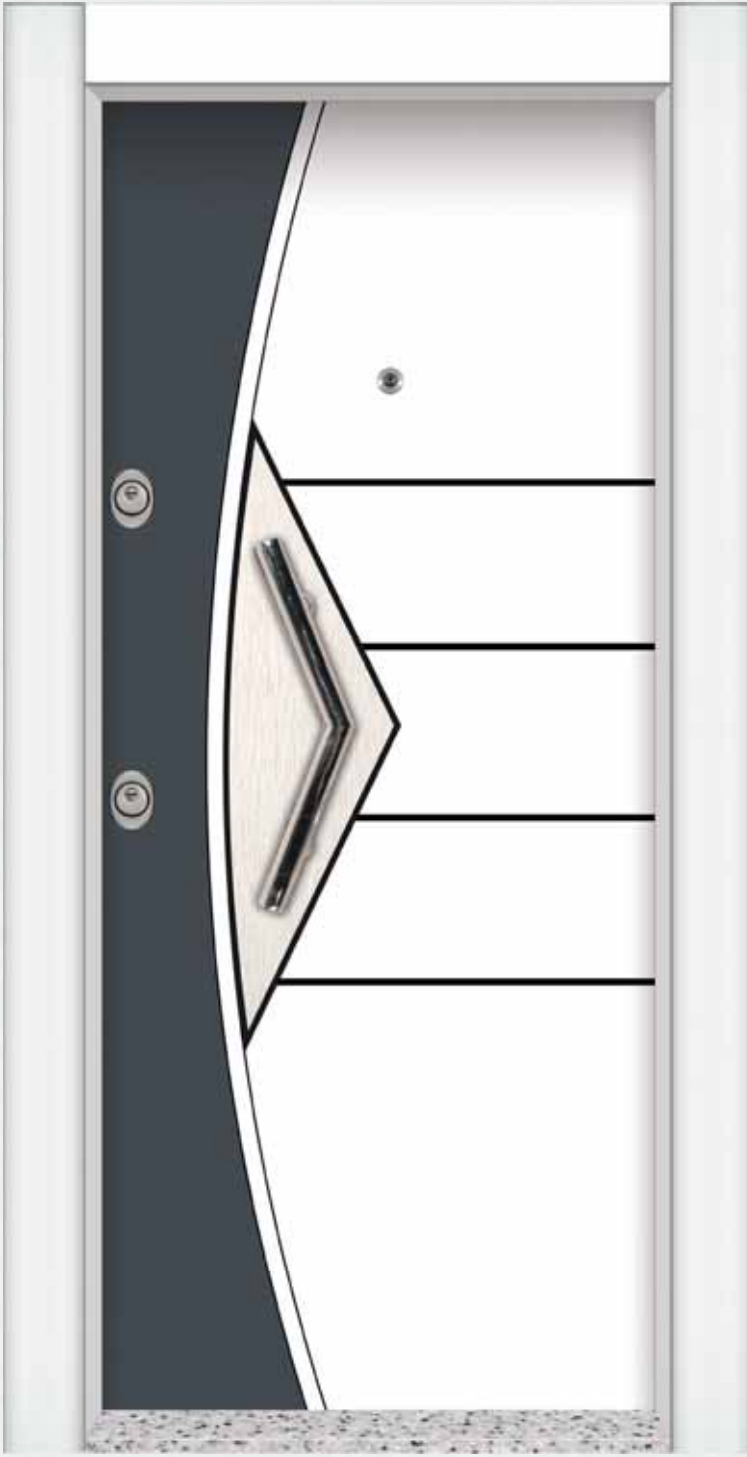

60

S • 4080

LÜKS SAFİR
LUXURY SAFİR