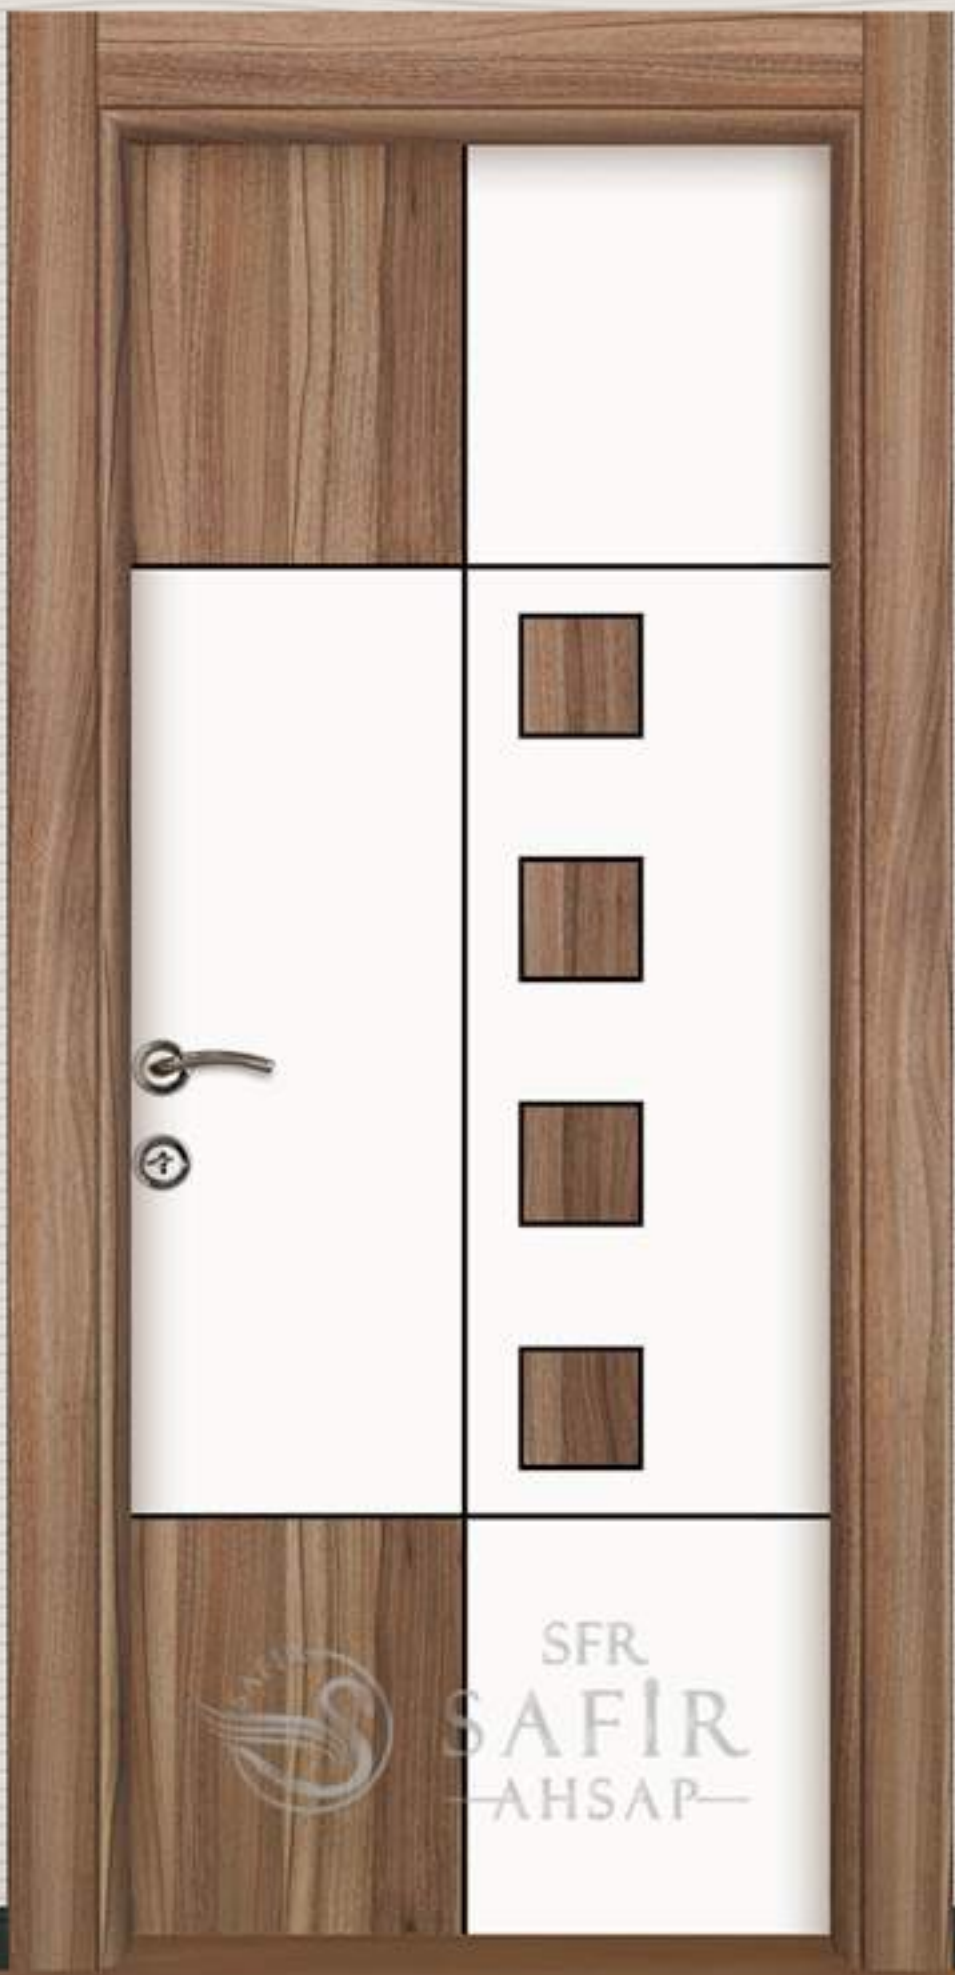

SFR 1061

Isparta Ceviz - Beyaz / Rustik
Isparta Walnut - White / Rustic